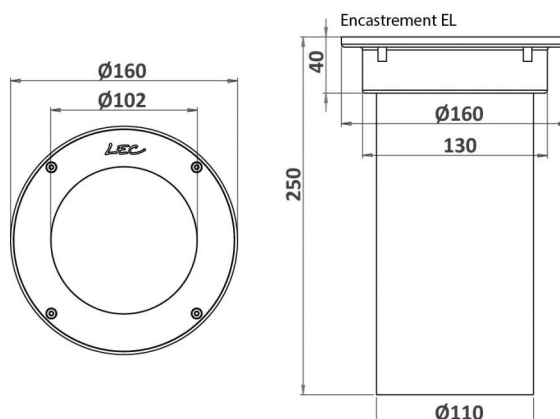

2855H METEOR

«Maxi» version in the round flush recessed raking light range.

APPLICATIONS:

- Decorative or safety marker-lighting
- Installed at regular intervals to mark a path, cycle path, stairs
- Public space enhancement

CARACTERISTICS

Uniform lighting

- Colourless anodised aluminium body and flange
- Vandalproof organic glass window
- 316L Stainless steel screws
- Installs in dedicated recess plate
- RGB options available

Number of LEDs	45
Type of LEDs	120° SMD LEDs (S)
Color(s)	Warm white 2700K (F), Warm white 3000K (E), Neutral white 4000K (N), Cool white 6000K (W), Red (R), Amber (O), Green (V), Blue (L)

Select your specific requirements with our product configurator, by filtering technical criteria at the following link:

<http://www.lec.fr/2855hz-meteor-r859>

APPLICATION

- ☒ Marker-lighting

CONFIGURATEUR.EMPLACEMENT

- ☒ Ground flush recessed fittings
- ☐ Ground recessed fittings

CARACTERISTICS

Weight : 590 g

Options of luminous effects

- ☒ RGB options
- ☒ Non adjustable
- ☐ Flat homogeneous window (optional)
- ☐ Colour control system (optional)

Power supply - Control

- ☒ Cable length: 1 m
- ☒ **Integrated** : 24V-PWM
  Remote : 24V-0/10V, 24V-DMX, 24V-DALI
- ☐ **Integrated** : 230V-Non dimmable

Material

- ☒ **AL** Anodised glazed aluminium
- ☒ **PC 2** Vandalism-proof, scratch-proof, UV-proof, polycarbonate window, M2

Mechanical strength - Waterproofness

- **IK10** Resists impacts up to IK10
- **60J**
- **IP68** Tight for extended immersion