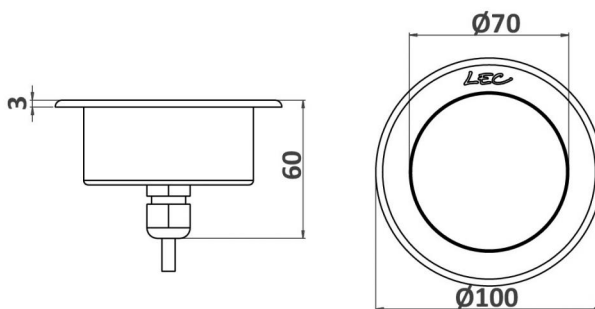

1570RX CHATEAUNEUF

«Medium» version in the round flush recessed raking light range. The flange hides recess plate imperfections.

For versions with recessed elements, see LUCERNE.

APPLICATIONS:

- Highlight architectural features, street furniture, landscape...
- Surface mounted lighting for cycle path, pedestrian path, stairs
- Squares and public places

EIGENSCHAFTEN

316L Stainless steel body (water fixtures)

- Colourless anodised machined aluminium body (except 1570RX)
- Vandalproof organic glass window
- Recess in or attach to walls, bollards, poles or other supports

Anzahl der Dioden	4
Diodentyp	Power LEDs. Contact us for hot countries.
Farbe(n)	Warm white 2700K (F), Warm white 3000K (E), Neutral white 4000K (N), Cool white 6000K (W), Red (R), Amber (O), Green (V), Blue (L), Royal blue (K)

Verfeinern Sie Ihre Auswahl mit dem Produktkonfigurator online gemäß Ihren technischen Kriterien durch Klicken auf:

<http://www.lec.fr/1570rx-chateauneuf-r1018>

EINSATZFELD

Beleuchtung

Bezugslichtstrom : **892 lm**

Der Wert ermittelt sich aus den optimalen Werten für Anzahl und Typ der LEDs in Kaltweiß (6000K).

EIGENSCHAFTEN

Gewicht : **1100 g**

Options of luminous effects

RGB options

Non adjustable

Transparent flat window

Colour control system (optional)

Power supply - Control

Anschlusskabel: **x m**

Integriert : 24V-PWM
Steuerung: : 24V-0/10V,
24V-DMX, 24V-DALI

Material

316L Stainless steel

Vandalism-proof, scratch-proof, UV-proof, polycarbonate window, M2

Mechanical strength - Waterproofness

IK10 Resists impacts up to 60
60J joules (IK10)

IP68 Geschützt gegen längeres Untertauchen