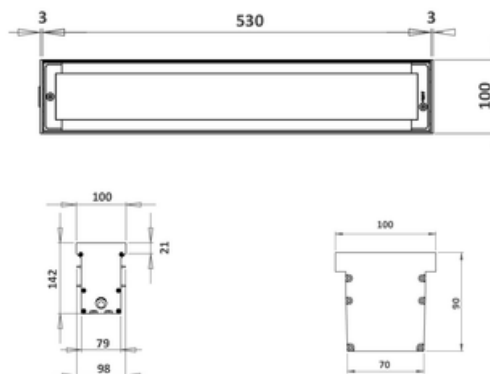

5762 PASSY

Linear spotlight for recessing in public spaces. Can be ordered in two lengths, installed individually or as a continuous line. Externally adjustable tiltable LED plate (0° to 25°) without opening the fitting or compromising its water resistant. Device swivels in its recess for the opposite direction. Clips in with no screws for vandal-proof installation.

APPLICATIONS:

- Medium height facade lighting (10m)
- Highlight architectural features, street furniture, trees...
- Squares and public spaces

Length = 530 mm

- Colourless anodised aluminium body
- Vandalproof organic glass window
- Flush-recessed
- Extruded aluminium profiled recess plate and accessories for continuous line or independent installation
- Cavity in the recess for running the cable and connectors
- Withstands occasional traffic from all kinds of vehicles
- RGBW options available
- anti-glare option available

CARACTERISTICS

-  Weight : **3500 g**

Options of luminous effects

-  RGBW option
-  Adjustable on 1 axis
-  Rotating beam
-  Beam with various openings
-  Transparent flat window
-  Colour control system (optional)

Power supply - Control

-  Cable length: **0.53m**

Material

-  Anodised glazed aluminium
-  Vandalism-proof, scratch-proof, UV-proof, polycarbonate window, M2

Mechanical strength - Waterproofness

-  Withstands random all vehicles traffic
- 4T** Resists compression up to 4 tons
- IK10 60J** Resists impacts up to 60 joules (IK10)
- IP68** Tight for extended immersion
-  Adjustable orientation without dismantling