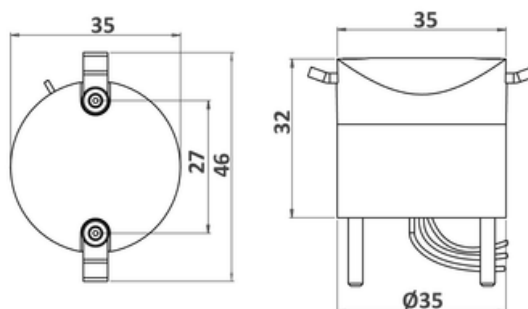

5643 BUTTON B

Flush-recessed for \varnothing 48 mm handrail.

APPLICATIONS:

- Handrails
- Cycle paths and pedestrian paths lighting
- Colourless anodised machined aluminium body
- Vandalproof organic glass window
- Flush-recessed
- 316L Stainless steel screws
- Installs in \varnothing 48mm tube with a single \varnothing 35mm

APPLICATION

Outdoor lighting

Standard flux : 223 lm

This value is gained from the optimum output of the LED number, inclusive of optic, for a cool white LED (6000K)

MOUNTING TYPE

Handrails

CARACTERISTICS

Weight : 70 g

Eco Design

Options of luminous effects

Non adjustable

Beam with various openings

Transparent dome (optional)

Power supply - Control

Cable length: 0.2 m

Material