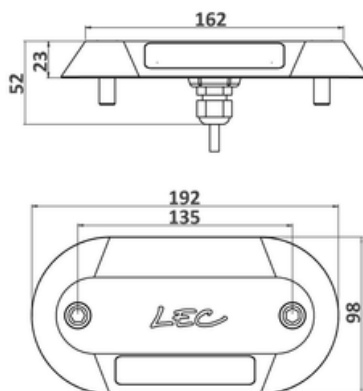

### 1 beam direction

- Colourless anodised machined aluminium body
- Vandalproof organic glass window
- 316L Stainless steel screws
- Mounted directly on roadway or to recess plate
- Withstands occasional traffic from all kinds of

### Power supply - Control

Cable length: **1 m**